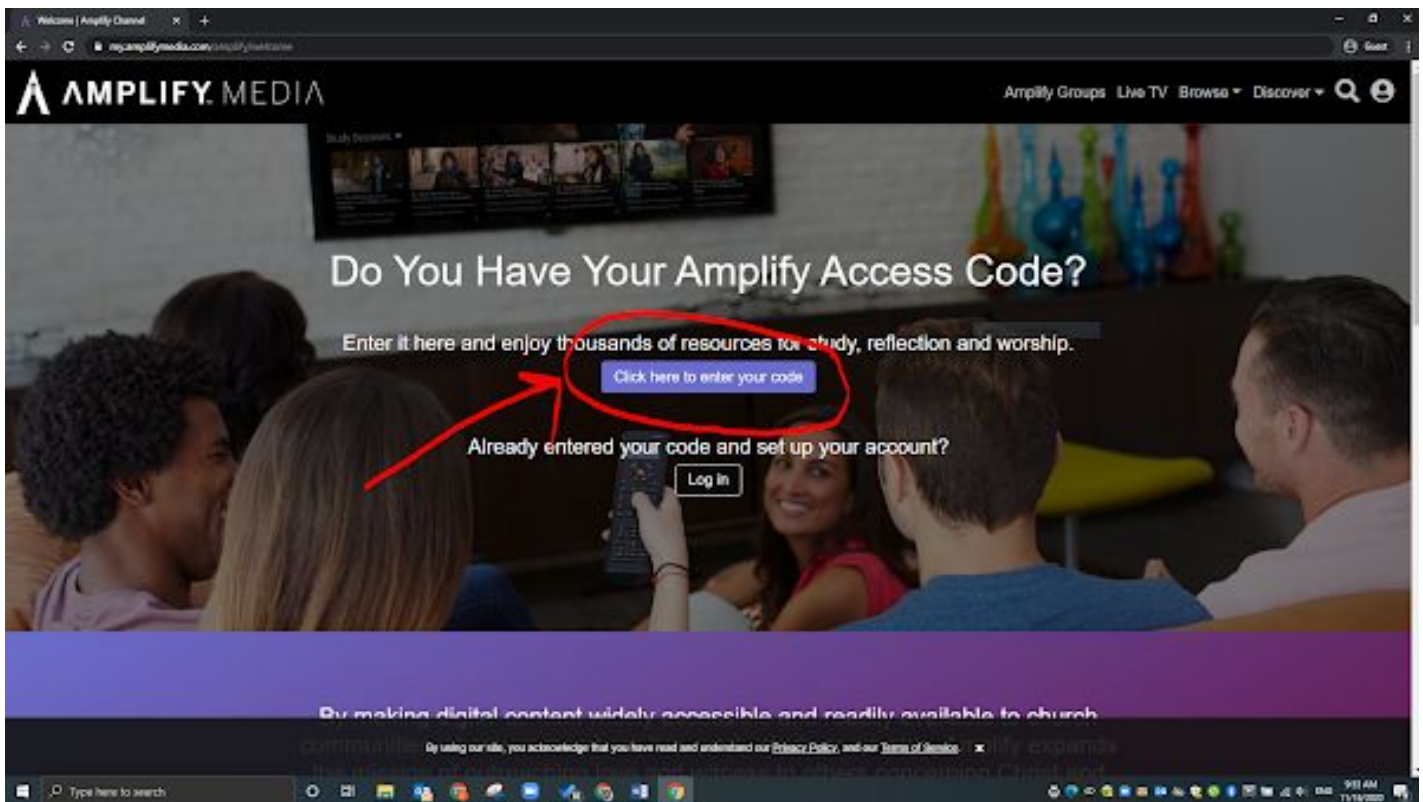

How to access Amplify Media

STEP 1: Go to “<https://my.amplifymedia.com/amplify>”

STEP 2: Click “Amplify Groups”

STEP 3: Click the purple button “Click here to enter your code”

STEP 4: Type your access code “**VXJRSY**” and click the purple button “verify”