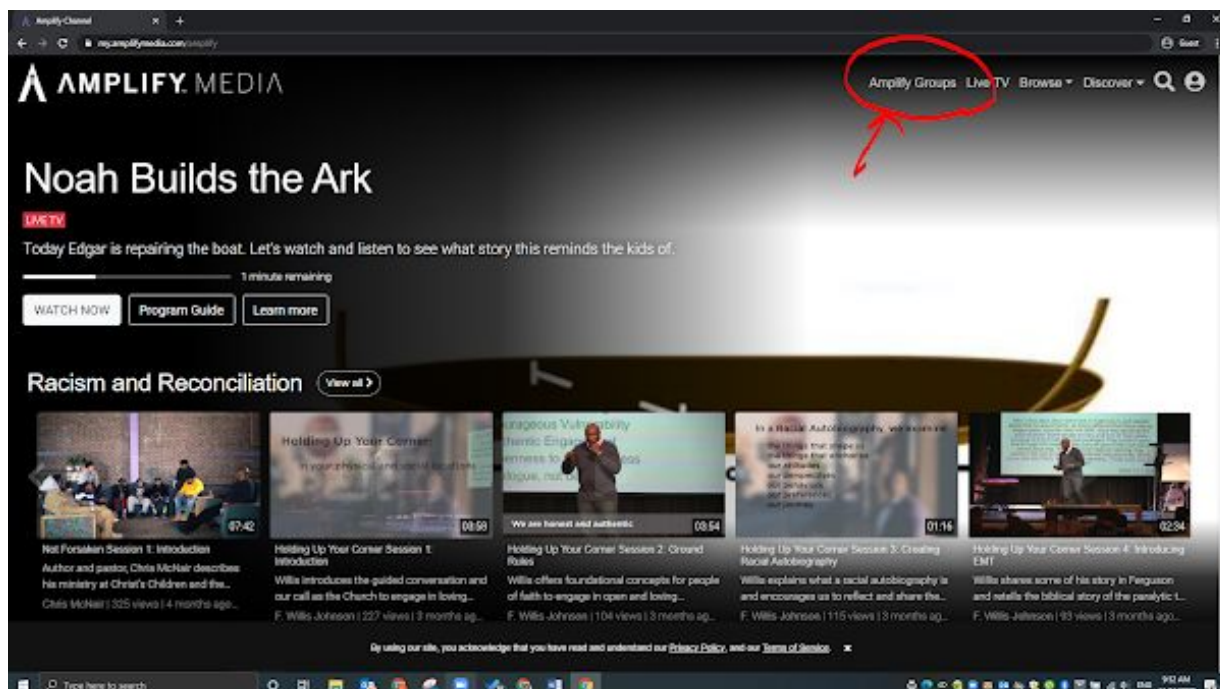

How to access Amplify Media

STEP 1: Go to “<https://my.amplifymedia.com/amplify>”

STEP 2: Click “Amplify Groups”

STEP 3: Click the purple button “Click here to enter your code”

STEP 4: Type your access code “**VXJRSY**” and click the purple button “verify”