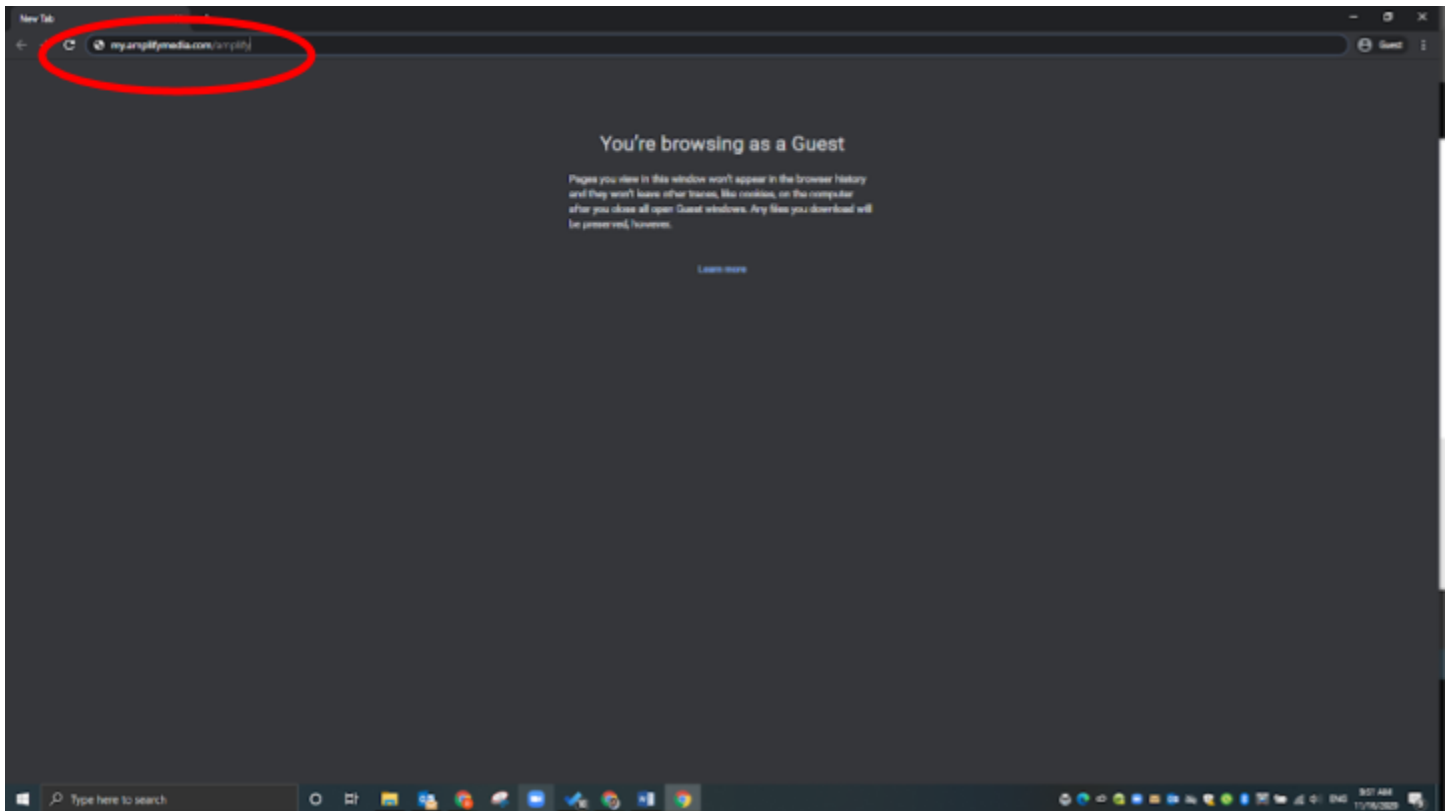

How to access Amplify Media

STEP 1: Go to “<https://my.amplifymedia.com/amplify>”

STEP 2: Click “Amplify Groups”

STEP 3: Click the purple button “Click here to enter your code”

STEP 4: Type your access code “**VXJRSY**” and click the purple button “verify”