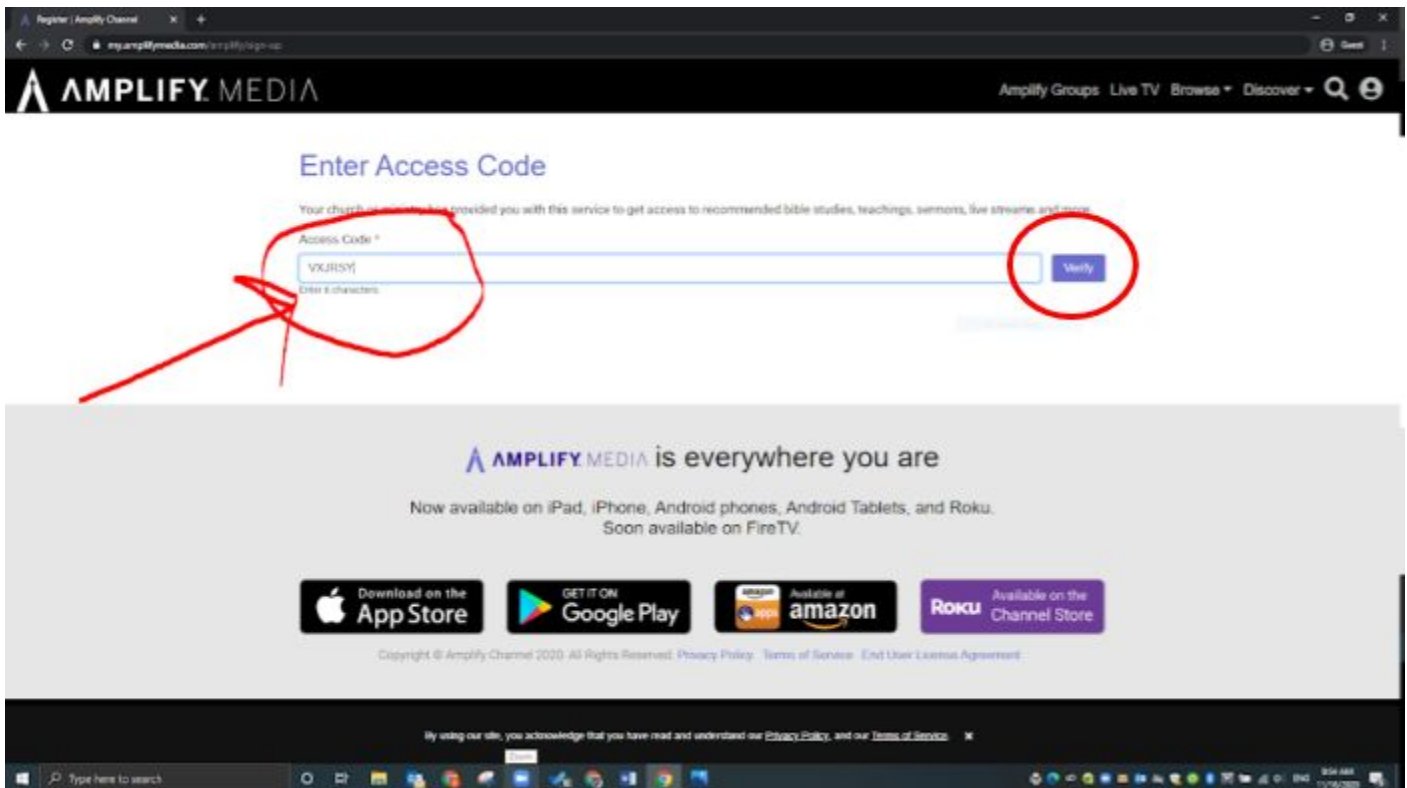

How to access Amplify Media

STEP 1: Go to “<https://my.amplifymedia.com/amplify>”

STEP 2: Click “Amplify Groups”

STEP 3: Click the purple button “Click here to enter your code”

STEP 4: Type your access code “**VXJRSY**” and click the purple button “verify”